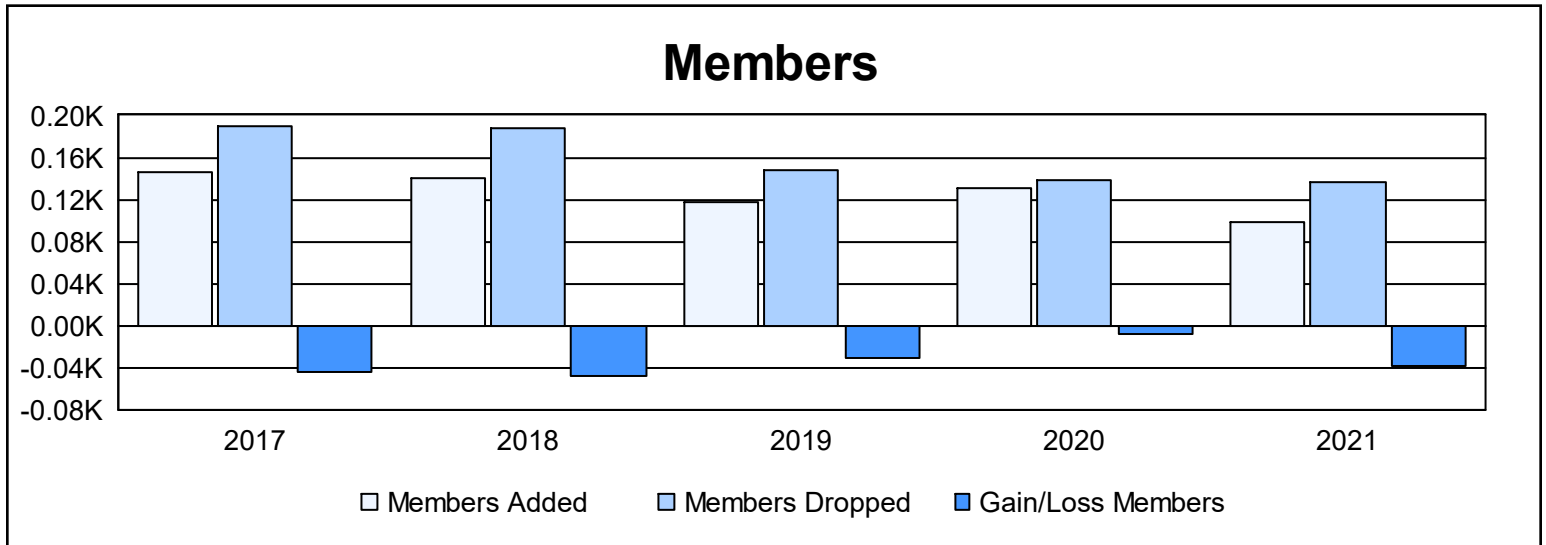

Year	New Clubs	Dropped Clubs	Gain/ Loss Clubs	New Members	Charter Members	Reinstate Members	Transfer Members	Total Member Added	Total Members Dropped	Gain/ Loss Members
2016-2017	0	1	-1	135	0	3	7	145	190	-45
2017-2018	0	0	0	115	2	19	4	140	188	-48
2018-2019	0	1	-1	108	0	7	2	117	147	-30
2019-2020	0	0	0	118	0	4	8	130	139	-9
2020-2021	0	0	0	94	0	3	2	99	137	-38
<b>Average</b>	<b>0</b>	<b>0</b>	<b>0</b>	<b>114</b>	<b>0</b>	<b>7</b>	<b>5</b>	<b>126</b>	<b>160</b>	<b>-34</b>

### Membership Composition June 2021 Cumulative