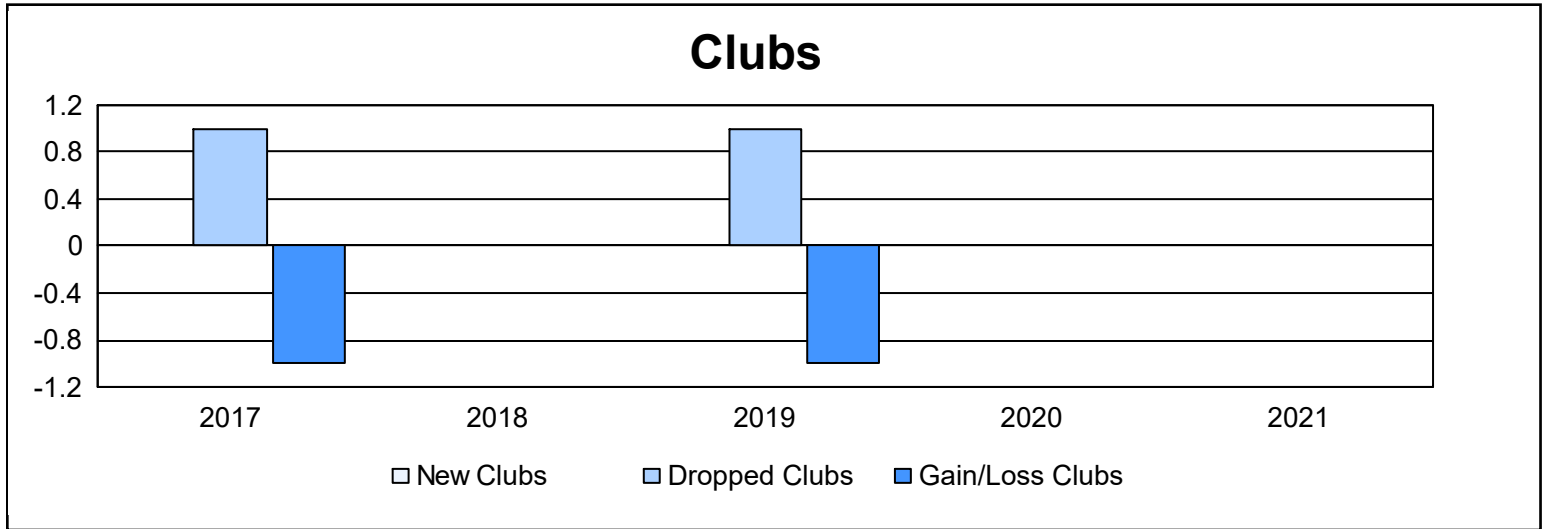

Year	New Clubs	Dropped Clubs	Gain/ Loss Clubs	New Members	Charter Members	Reinstate Members	Transfer Members	Total Member Added	Total Members Dropped	Gain/ Loss Members
2016-2017	0	1	-1	135	0	3	7	145	190	-45
2017-2018	0	0	0	115	2	19	4	140	188	-48
2018-2019	0	1	-1	108	0	7	2	117	147	-30
2019-2020	0	0	0	118	0	4	8	130	139	-9
2020-2021	0	0	0	94	0	3	2	99	137	-38
<b>Average</b>	<b>0</b>	<b>0</b>	<b>0</b>	<b>114</b>	<b>0</b>	<b>7</b>	<b>5</b>	<b>126</b>	<b>160</b>	<b>-34</b>

### Membership Composition June 2021 Cumulative