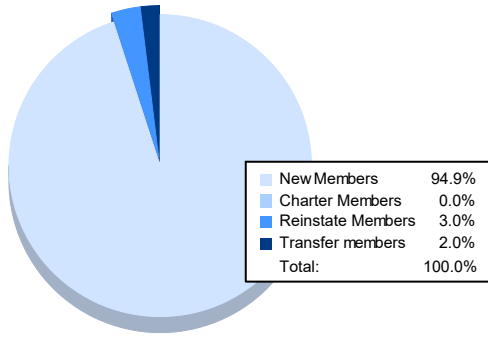

Year	New Clubs	Dropped Clubs	Gain/ Loss Clubs	New Members	Charter Members	Reinstate Members	Transfer Members	Total Member Added	Total Members Dropped	Gain/ Loss Members
2016-2017	0	1	-1	135	0	3	7	145	190	-45
2017-2018	0	0	0	115	2	19	4	140	188	-48
2018-2019	0	1	-1	108	0	7	2	117	147	-30
2019-2020	0	0	0	118	0	4	8	130	139	-9
2020-2021	0	0	0	94	0	3	2	99	137	-38
<b>Average</b>	<b>0</b>	<b>0</b>	<b>0</b>	<b>114</b>	<b>0</b>	<b>7</b>	<b>5</b>	<b>126</b>	<b>160</b>	<b>-34</b>

### Membership Composition June 2021 Cumulative